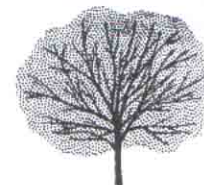

Malus cv 'Cinzam' (Zone 4)

Cinderella™ Crab

A petite selection of crab with an extremely compact and upright habit. Petite gold fruit holds into late autumn. Grafted on a 40" std.

Height: 8' **Spread:** 4' • **Shape:** Compact, upright
Foliage: Medium green • **Flowers:** Red bud, white flower
Fruit: Gold, 1/4" • **Disease resistance:** **Scab:** Fair, **Cedar apple rust:** Excellent, **Mildew:** Excellent, **Fireblight:** Excellent

Malus 'Coralcole' (Zone 4)

Coralburst Crab

Top grafted on a standard, Coralburst is slow growing and forms a very dense, symmetrical rounded head.

Height: 15' **Spread:** 15' • **Shape:** Compact, dense, round
Foliage: Dark green • **Flowers:** Coral pink buds, double rose colored flowers • **Fruit:** 1/2" bronze
Disease resistance: **Scab:** Fair, **Cedar apple rust:** Excellent
Mildew: Excellent, **Fireblight:** Excellent