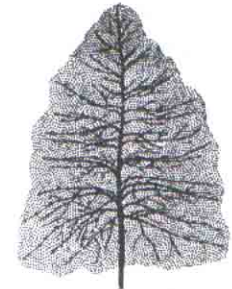

Quercus alba x *Q. robur* 'Crimschmidt' P.P. No. 9103
Crimson Spire Oak (Zone 5)

This oak features a tightly fastigate columnar shape and good red fall color. Foliage is a deep green to blue-green color.

Height: 50' **Spread:** 40' • **Shape:** Upright spreading, broadly oval
Foliage: Dark green, glossy • **Fall Color:** Red

Quercus imbricaria (Zone 5)
Shingle Oak

Native to the midwest and well adapted to conditions there, including calcareous soils. A large shade tree with beautiful summer foliage.

Height: 50' **Spread:** 40' • **Shape:** Broadly oval
Foliage: Dark green, glossy • **Fall Color:** Yellowish to rusty red

Quercus macrocarpa (Zone 3)
Bur Oak

A large impressive native tree, with a thick trunk and stout branches. Tolerates a wide range of soil types.

Height: 55' **Spread:** 45' • **Shape:** Broadly oval
Foliage: Dark green • **Fall Color:** Yellow to yellow brown

Quercus palustris (Zone 4)
Pin Oak

Branches are long, slender and horizontally layered, giving this large tree an elegant appearance.