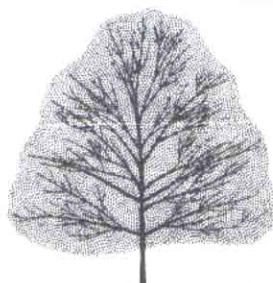

CERCIS Chinensis (Zone 6b)
Chinese Redbud

Smaller than Eastern Redbud, it features a dense, compact growth habit. Heavy flower display with rose-pink blooms packed tightly along its branches. Grown multi-stem.

Height: 10' • **Spread:** 10' • **Shape:** Upright dense, rounded
Foliage: Green, thick leathery • **Flowers:** Rose-pink

Cercidiphyllum (*Katsura Tree*)
Cercidiphyllum japonicum (Zone 5)
Katsura Tree

The beautiful heart shaped foliage and the delicate, fine texture make this tree an eye catcher in parks and gardens.

Height: 40' • **Spread:** 40' • **Shape:** Upright and pyramidal when young • **Foliage:** Bluish-green • **Fall Color:** Yellow or apricot orange

Cercidiphyllum magnificum 'Pendulum' (Zone 4)
Weeping Katsura Tree

One of the most beautiful and striking of the North American Specimen trees. It features dark green, glossy leaves. Needs little maintenance and tolerates city conditions.

Height: 18' • **Spread:** 20' • **Shape:** oval to spreading
Foliage: Dark green • **Fall Color:** Bright golden yellow
Flowers: Fragrant greenish-white clusters