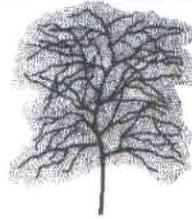

Gleditsia triacanthos 'Suncole' (Zone 4)
Sunburst Honeylocust

The new growth foliage of this variety is always bright yellow which provides an attractive contrast to the darker yellow green interior foliage. Seedless and thornless.

Height: 40' **Spread:** 35' • **Shape:** Irregular, rectangular
Foliage: Bright yellow tips against lime green • **Fall Color:** Yellow

Gymnocladus (*Kentucky Coffeetree*)

Gymnocladus dioicus (Zone 4-8)
Kentucky Coffeetree

This tree has a bold outline, especially in winter with deeply furrowed bark and stout branches.

Height: 60' **Spread:** 40'-50' • **Shape:** Open, spreading
Foliage: Bluish-green • **Fall Color:** Yellow