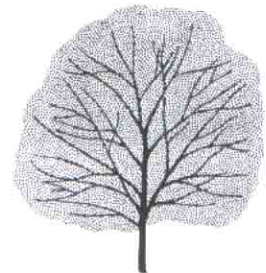

Ilex (*Holly*)

Ilex x attenuata 'Foster No. 2' (Zone 6)
Foster Holly

Excellent tight pyramidal American Holly.

Height: 20' **Spread:** 8' • **Shape:** Pyramidal
Foliage: Dark green, glossy

Ilex x 'Greenleaf' (Zone 6)
Greenleaf American Holly

Leaves are medium to dark green and spiny. Excellent pyramidal habit of growth.

Height: 25' **Spread:** 10' • **Shape:** Pyramidal
Foliage: Medium to dark green • **Fruit:** Red berries

Koelreuteria (*Goldenrain*)

Koelreuteria paniculata (Zone 5)
Goldenrain Tree

Impressive in mid-summer when it is covered with foot long clusters of bright yellow flowers.

Height: 30' **Spread:** 30' • **Shape:** Rounded
Foliage: Medium green • **Fall Color:** Yellow
Flower: Bright yellow clusters